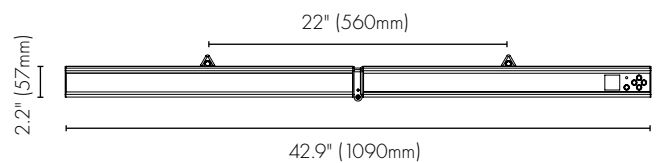

DIMLUX

XTREME SERIES 750W LED

SPECIFICATIONS

Light Source	LED
Spectrum	Adjustable PhytoVegSpec® Indoor
Light Output (PPF)	2276 $\mu\text{mol/s}$
System Efficacy	2.85 $\mu\text{mol/J}$ @ 230V AC
AC Input Power	799W @ 230V AC
AC Input Voltage	120-277V AC, 50/60Hz
Beam Angle	90° × 120°
Optics	Patented Deep Penetration Ultra High Transmittance Lens
Auxiliary Light	Patented Light Pipe Multi Color 65k
Proximity sensor	Doppler Radar
Mounting Height	20-50cm Above Canopy
Thermal Management	Passive
Max. Ambient Temperature	40°C / 105°F
Control	By Maxi Controller or Internal Controller
Smartports (3x)	Interlink, Plant Temperature Sensor, Light Sensor
Display For Spectrum and GUI	1.54" 65k Color IPS
Total Harmonic Distortion (THD)	< 10%
Lifetime L90	> 50,000h
IP Rating	IP65
Certifications	CE, UL 8800, UL 1598 Wet Location, DLC
Warranty	5 Year Standard

TOP VIEW

SIDE VIEW

SPECTRA Adjustable PhytoVegSpec® Indoor