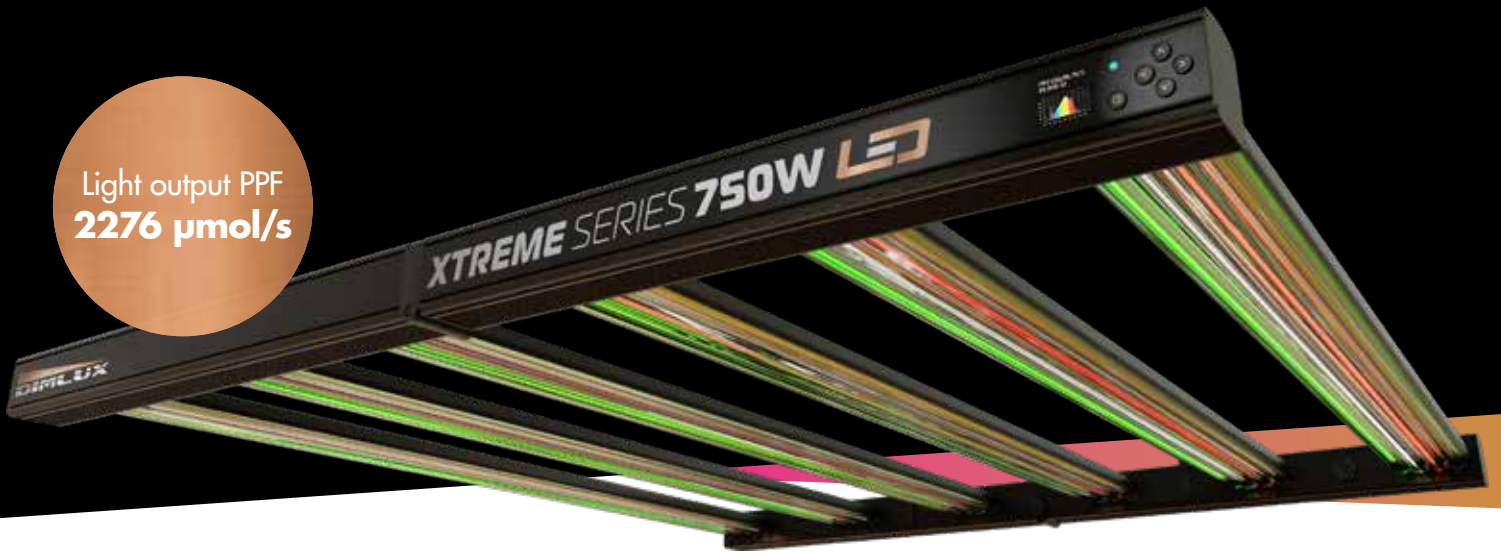

## XTREME SERIES 750W LED

Light output PPF  
2276  $\mu\text{mol/s}$

## INTRODUCING THE MOST POWERFUL AND SMART LED GROW LIGHT ON THE MARKET! THE DIMLUX XTREME SERIES 750W LED.

12 Years ago, Dimlux introduced the first ever groundbreaking remote controlled HPS ballast in combination with the Maxi Controller; The Dimlux Xtreme Series. Today, Dimlux introduces the smartest, most efficient and most powerful grow light on the market, the **Dimlux Xtreme Series 750W LED!**

With this innovative LED fixture, Dimlux sets a benchmark for horticultural lighting.

With patented technology, advances in LED technology, and optimal thermal design, the **Dimlux Xtreme Series 750W LED** will be the preferred option offering significant return on investment to cultivators. Our adjustable PhytoVegSpec® grow spectrum combines full control over light quality (spectral flexibility) and quantity (intensity and DLI) ensuring a uniform spread and even light distribution with extreme penetration into the canopy.

The **Dimlux Xtreme Series 750W LED** produces ultra-high levels of PPF, evenly spread over a 1.5×1.5 m grow area, with a full grow spectrum, producing consistently high quality & high yield indoor crops.